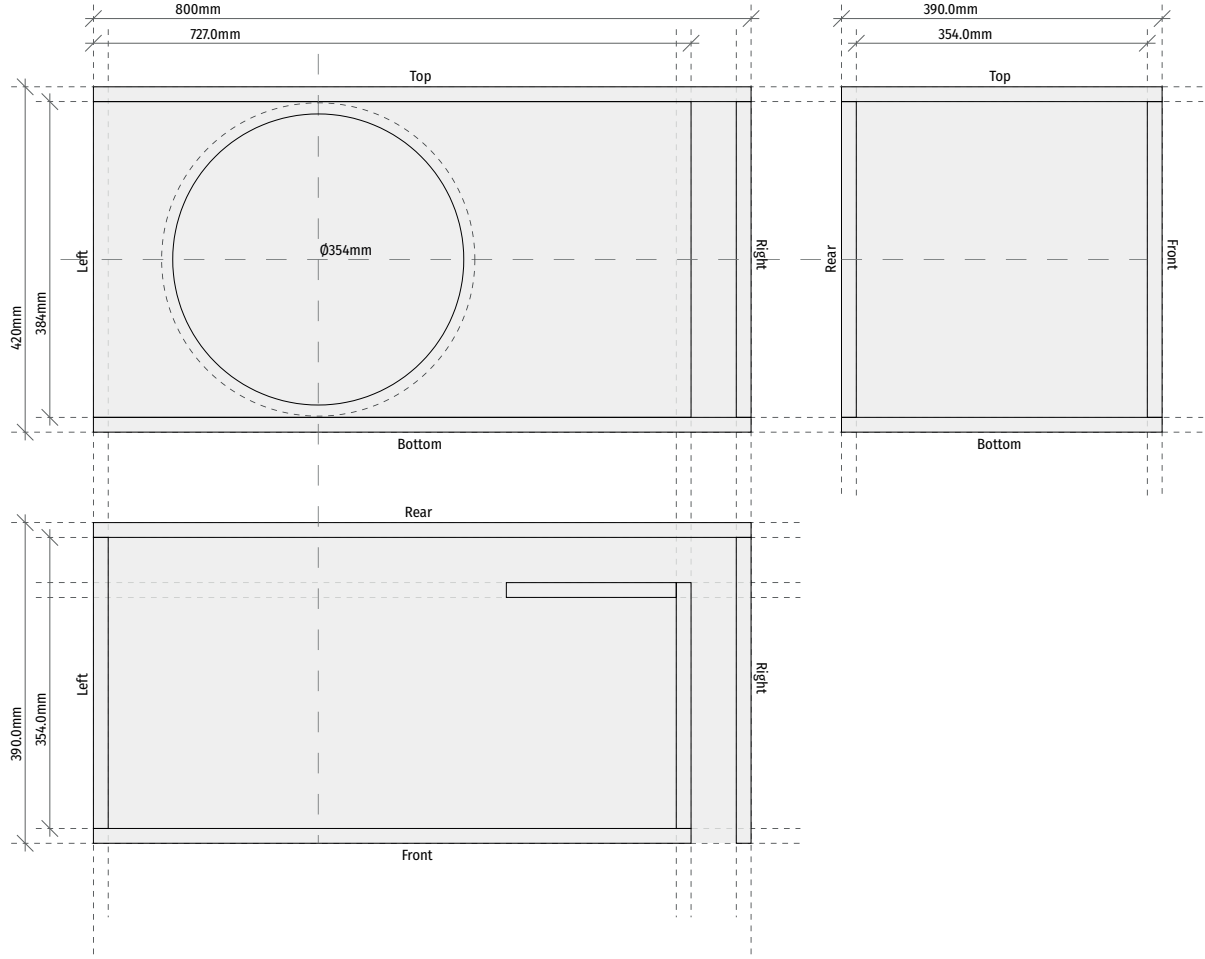

MBW-2515 SUBWOOFER BOX

Ported box for 15 INCH Subwoofer

*Orjinal kabin üretimimiz mevcuttur. Lütfen bizimle iletişime geçiniz.
We have original cabin production. Please contact us.*

MoBass